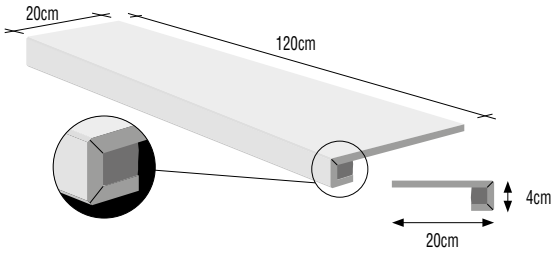

STEAM WORK

Pezzi Speciali - Special Pieces

SWKB10	Battiscopa Steam Work Ivory
SWKB40	Battiscopa Steam Work Ash
SWKB50	Battiscopa Steam Work Cherry
SWKB60	Battiscopa Steam Work Nut
SWKB70	Battiscopa Steam Work Ebony
SWKB80	Battiscopa Steam Work Oak
SWKB20	Battiscopa Steam Work Quercus

6x120	2,4"x47"	538
6x120	2,4"x47"	538
6x120	2,4"x47"	538
6x120	2,4"x47"	538
6x120	2,4"x47"	538
6x120	2,4"x47"	538
6x120	2,4"x47"	538

SWKS121	Scalino Costa Retta Steam Work Ivory	20x120	8"x47"	775
SWKS124	Scalino Costa Retta Steam Work Ash	20x120	8"x47"	775
SWKS125	Scalino Costa Retta Steam Work Cherry	20x120	8"x47"	775
SWKS126	Scalino Costa Retta Steam Work Nut	20x120	8"x47"	775
SWKS127	Scalino Costa Retta Steam Work Ebony	20x120	8"x47"	775
SWKS128	Scalino Costa Retta Steam Work Oak	20x120	8"x47"	775
SWKS122	Scalino Costa Retta Steam Work Quercus	20x120	8"x47"	775