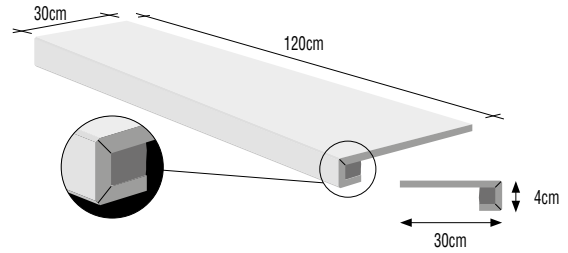

SWKS131	Scalino Costa Retta Steam Work Ivory	30x120	12"x47"	775
SWKS134	Scalino Costa Retta Steam Work Ash	30x120	12"x47"	775
SWKS135	Scalino Costa Retta Steam Work Cherry	30x120	12"x47"	775
SWKS136	Scalino Costa Retta Steam Work Nut	30x120	12"x47"	775
SWKS137	Scalino Costa Retta Steam Work Ebony	30x120	12"x47"	775
SWKS138	Scalino Costa Retta Steam Work Oak	30x120	12"x47"	775
SWKS132	Scalino Costa Retta Steam Work Quercus	30x120	12"x47"	775