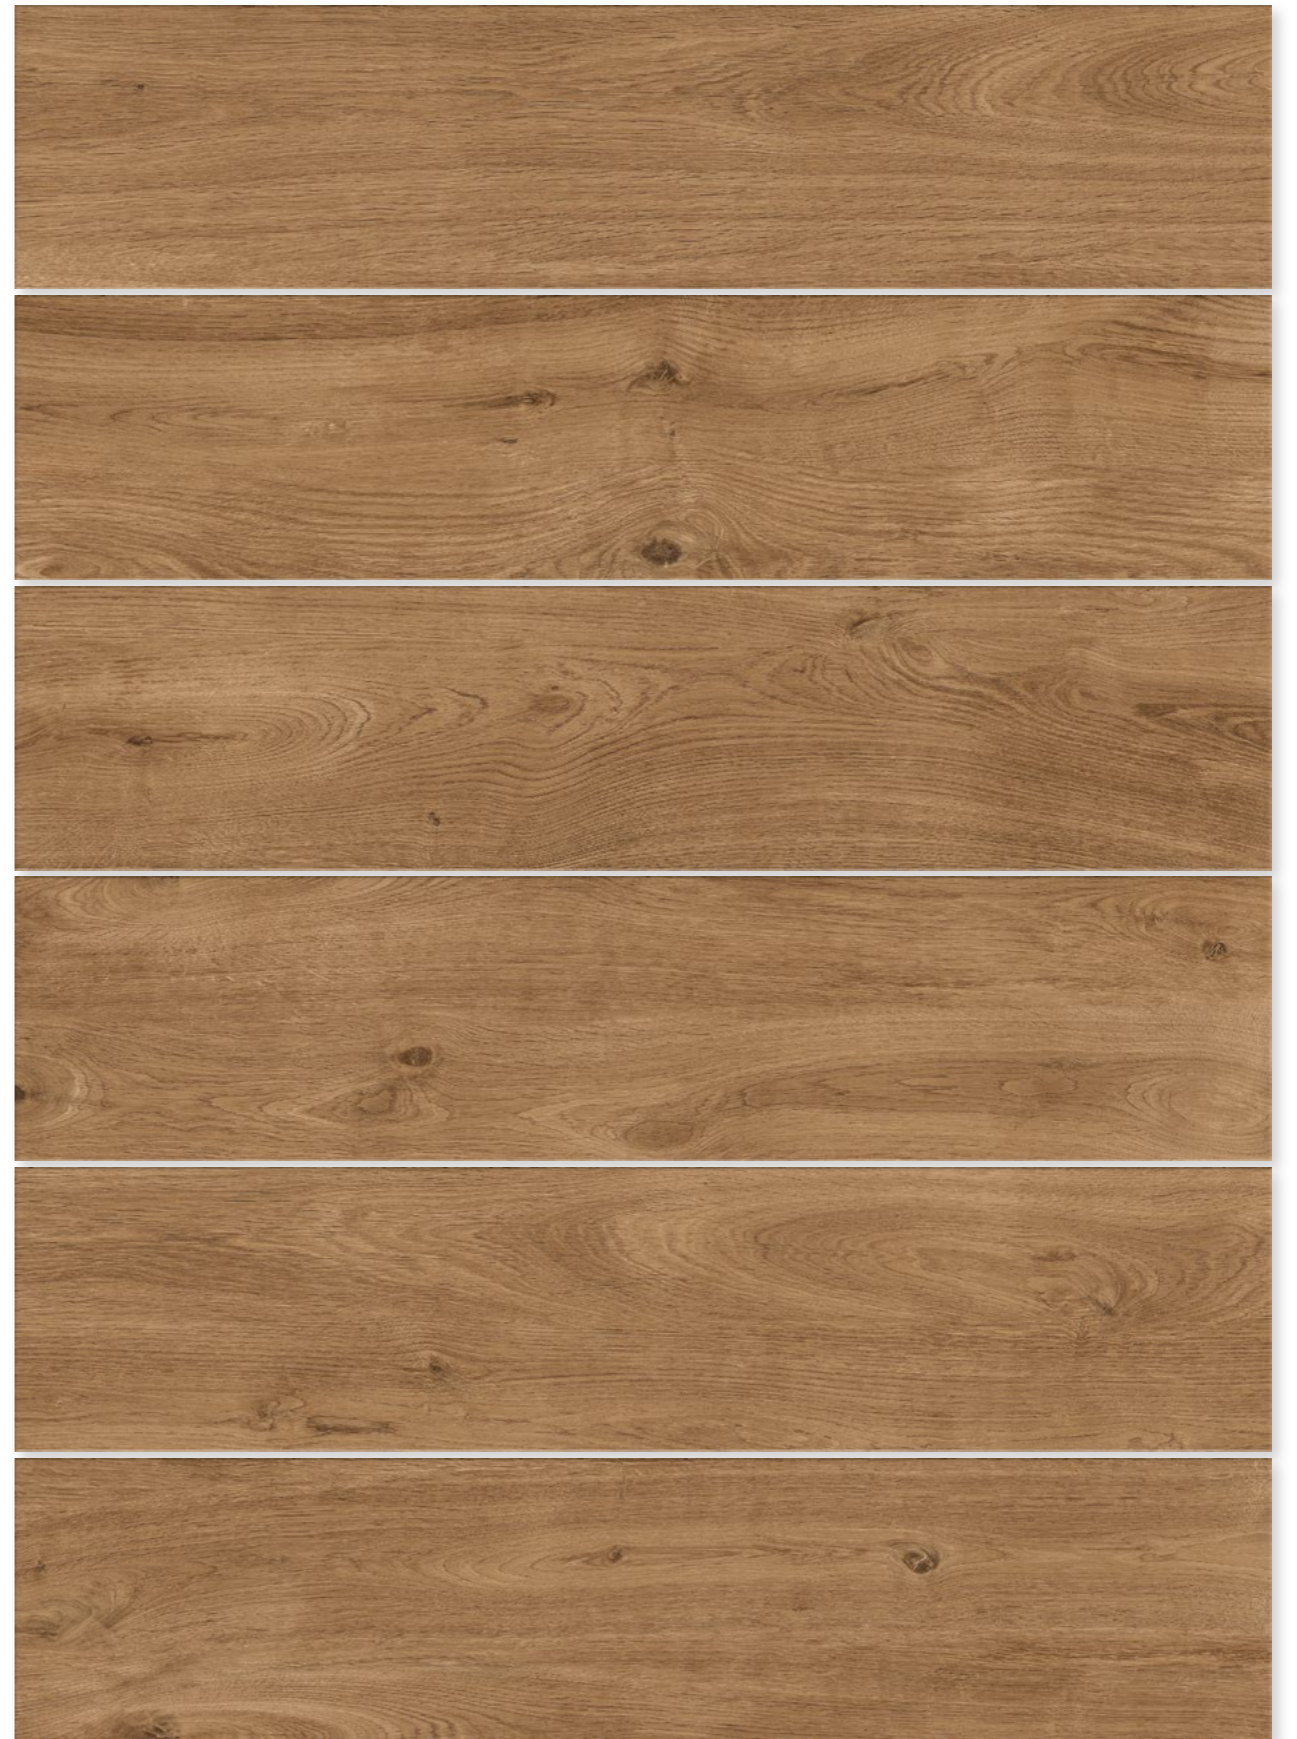

Red Oak

IOKP04 RED Oak
20x90 / 8"x35.5"
65

RED OAK