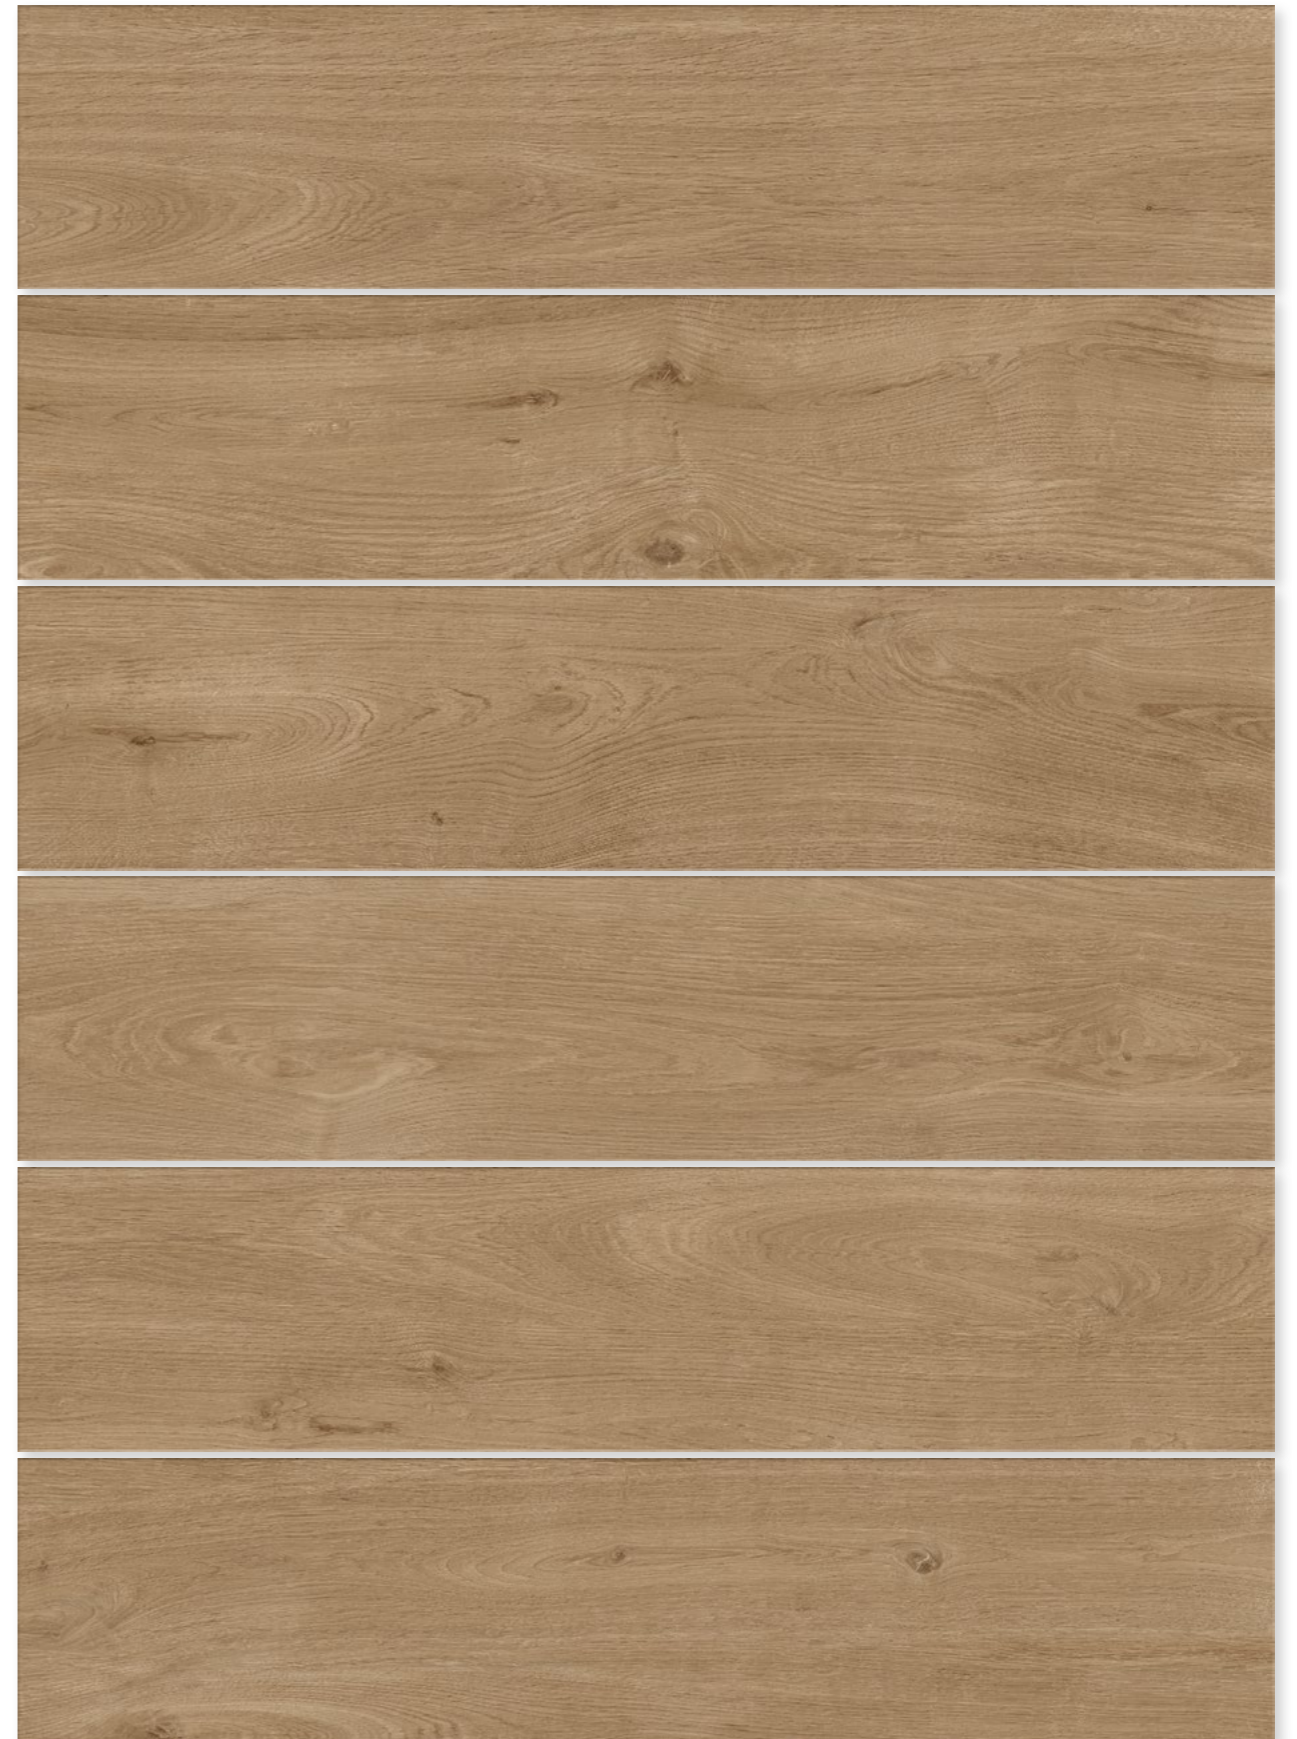

Natural Oak

IOKP03 NATURAL Oak
20x90 / 8"x35.5"

65

OUTDOOR / Esterno

IOKP06 NATURAL Oak **GRIP**
20x90 / 8"x35.5"

65

R11

NATURAL OAK