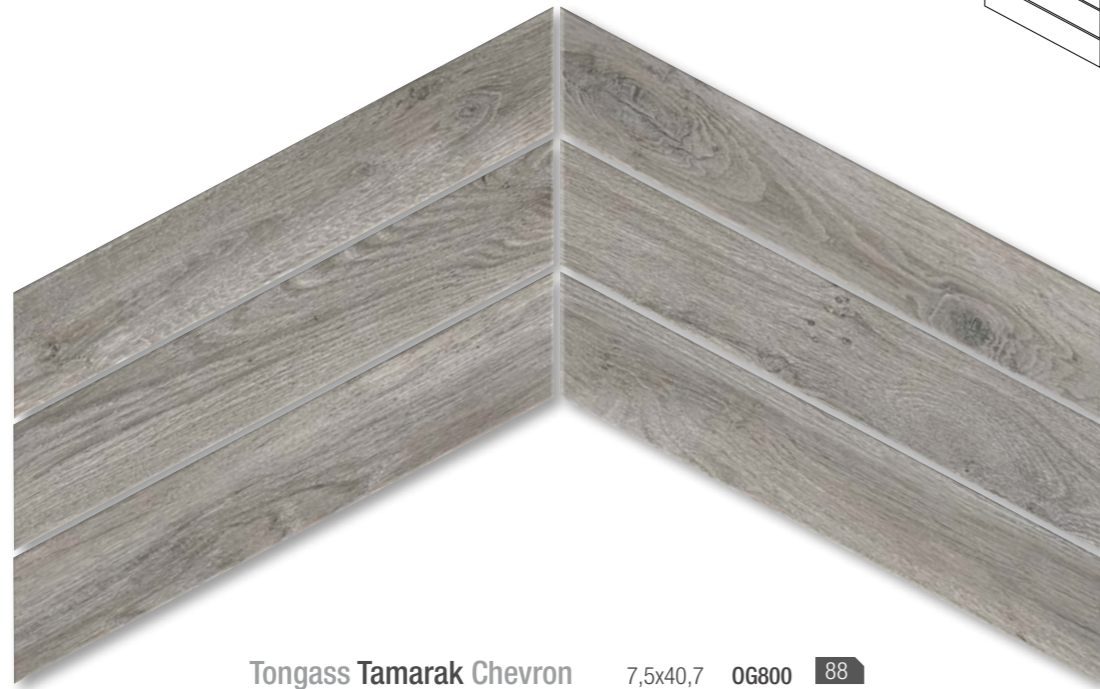

TONGASS

Tamarak

Chevron
7,5x40,7
3"x16"

Tongass Tamarak Chevron 7,5x40,7 0G800 88