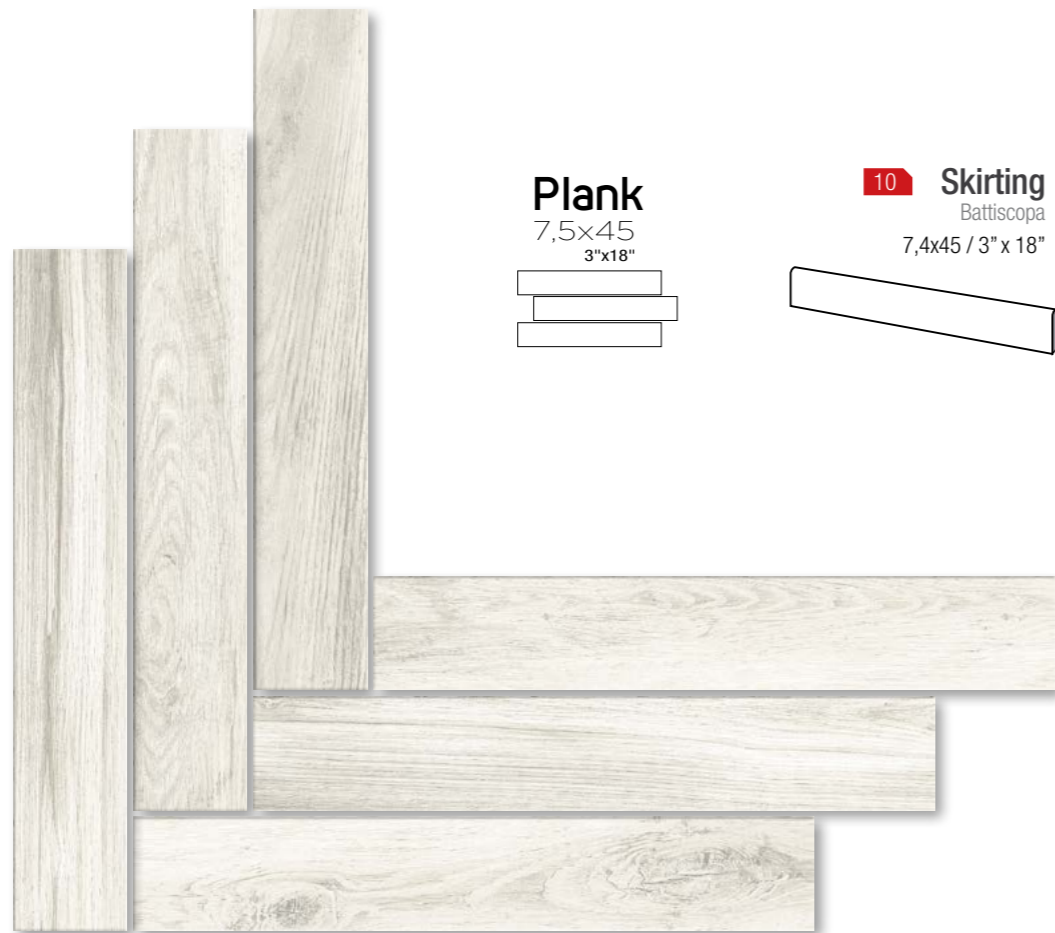

Tongass Alaska Plank 7,5x45 0G500 74