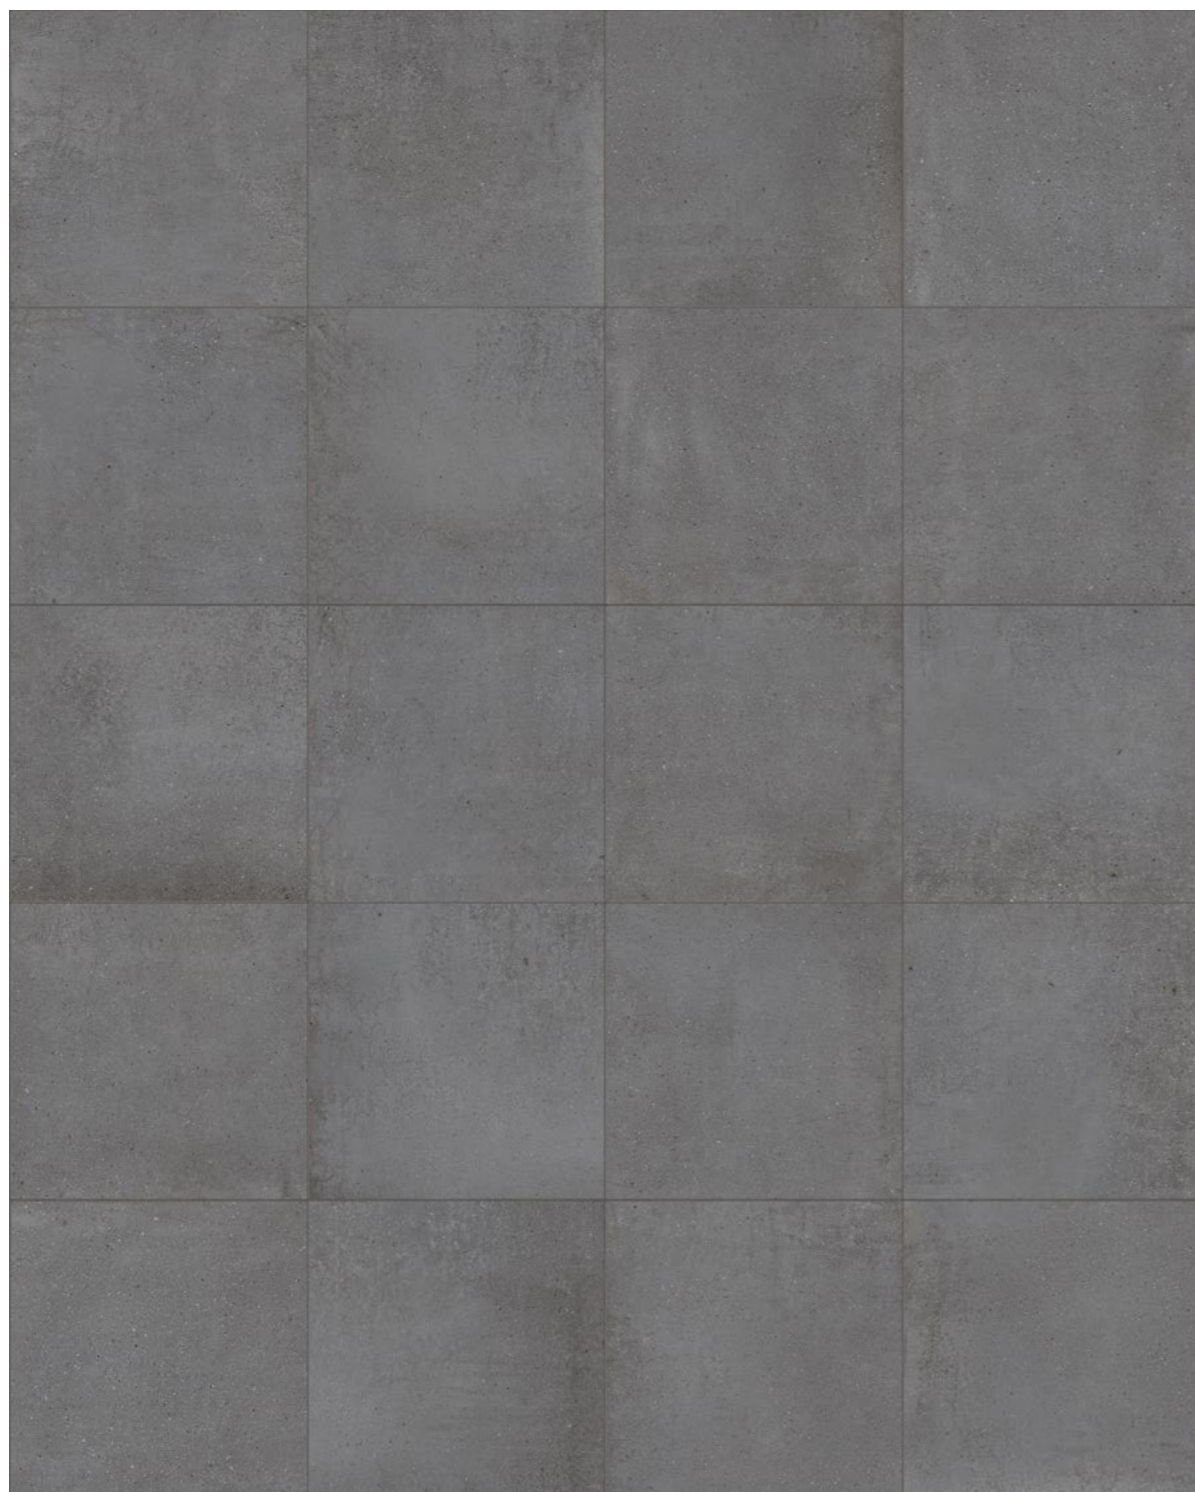

63

IVIP20 GREY / 30x60 / RETT LAP

71

Vienna

DARK
60x60

Dark

Rettificato / R10

60x60