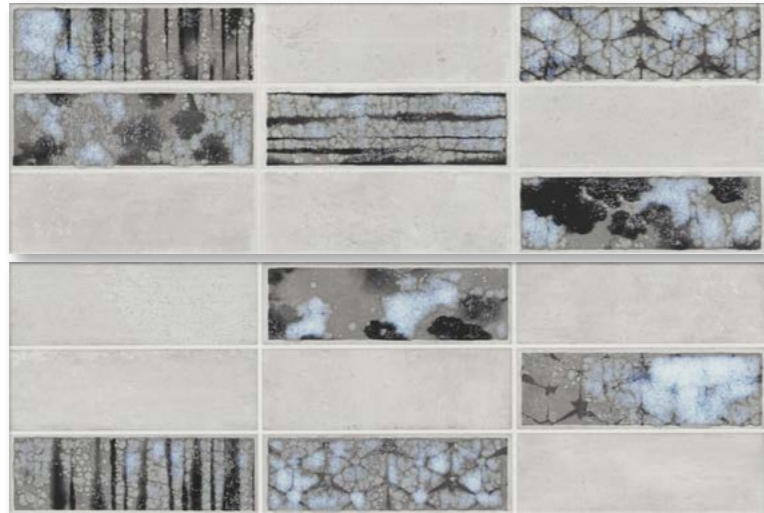

Zen Haiku Grey

20x60 ZE250 94 * 2 pz. (A+B)

2x60 ZE201 22

Sambo