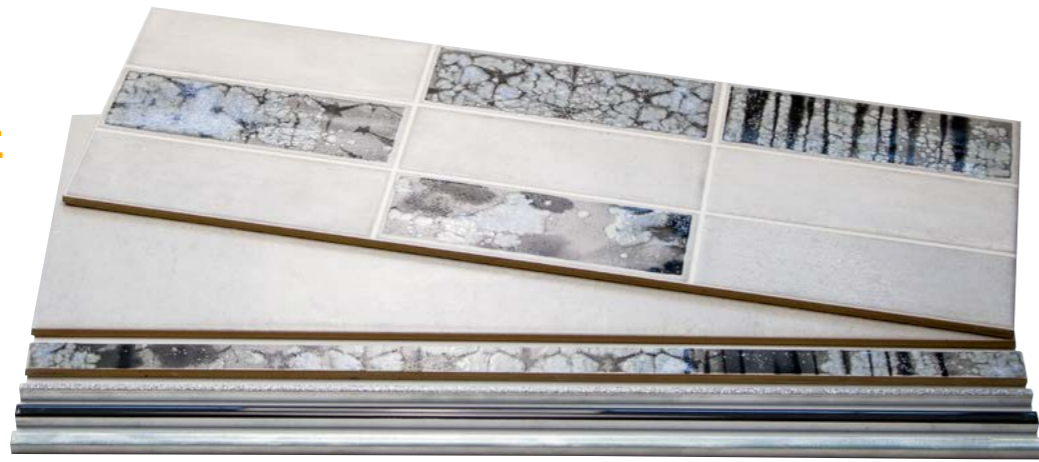

Zen

Zen

20x60

20x60

Concrete
Wall tiles

White Set

Silver Set

Grey Set