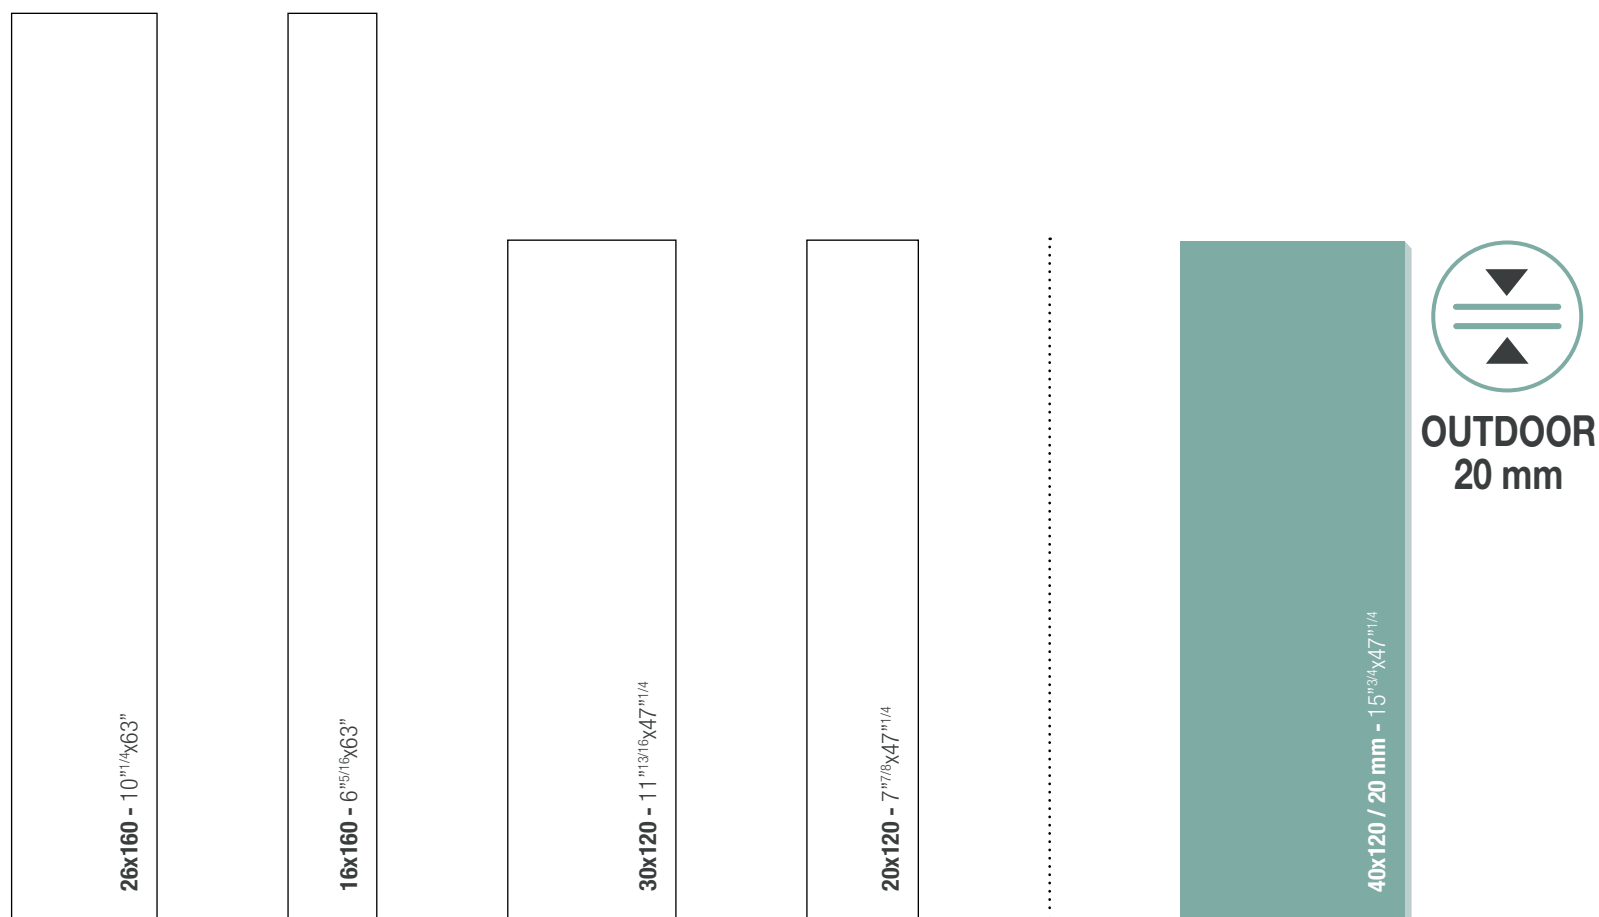

Plance scenografiche di grande dimensione e moduli per esterno ingelivi e antiscivolo: NovaBell mette a disposizione tutti gli strumenti per i professionisti dell'interior design. Dalle pose più tradizionali agli schemi geometrici più attuali, **i moduli Natural Feeling assicurano eccellenza estetica.**

Large, eye-catching strips and frostproof and anti-slip outdoor modules. NovaBell provides interior design professionals with all the instruments they may need. From the most traditional laying patterns to the latest geometric effects, **the Natural Feeling modules are a guarantee of aesthetic excellence.**

De grands listels aux dimensions spectaculaires et des modules pour extérieur résistants au gel et antidérapants : NovaBell met tous les instruments à la disposition des professionnels de la décoration d'intérieurs. Que les calepinages soient traditionnels ou géométriques, comme le veut la tendance actuelle, **les modules Natural Feeling sont le gage d'une esthétique irréprochable.**

Großzügiges, ausdrucksstarkes Dielenformat und frostsichere, rutschhemmende Outdoor-Module: NovaBell bietet alles Notwendige für Innenarchitekten. Egal ob klassische oder trendige geometrische Verlegemuster: **die Module von Natural Feeling sorgen für eine wertige Optik.**

Listones espectaculares de grandes dimensiones y módulos para exterior resistentes a las heladas y antideslizantes: NovaBell pone a disposición todas las herramientas para los profesionales del interiorismo. De colocaciones más tradicionales a los esquemas geométricos más actuales, **los módulos Natural Feeling aseguran excelencia estética.**

Эффектные крупноформатные панели и морозостойкие, нескользкие модули для наружной укладки: NovaBell предоставляет в распоряжение профессионалов интерьерного дизайна все необходимые им инструменты. Предлагая традиционные виды укладки наряду с самыми актуальными геометрическими схемами, **модули Natural Feeling являются залогом эстетического совершенства.**